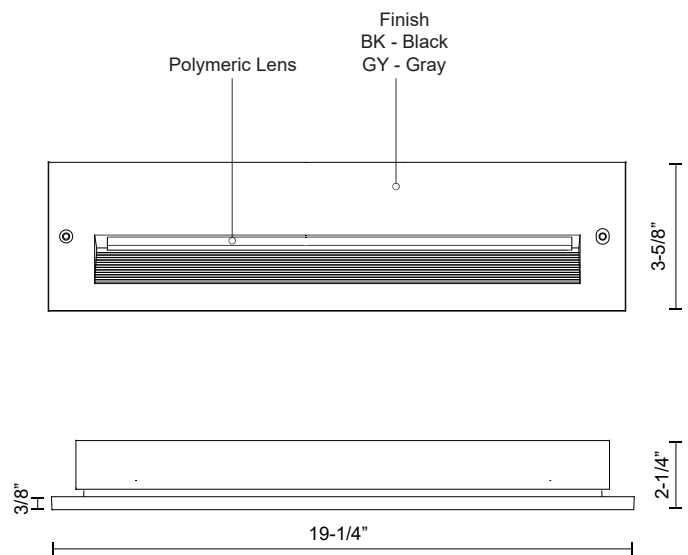

**NEWPORT
ER7120
STEP LIGHTS**

PROJECT

ER7120-BK
Black

ER7120-GY
Gray

SPECIFICATION DETAILS

Fixture Dimensions	W19-1/4" x H3-5/8" x E2-1/4"
Light Source	AC LED Module
Wattage	15W
Total Lumens	1200lm
Delivered Lumens	BK-305lm; GY-407lm;
Voltage	120V
Color Temperature	3000K
CRI (Ra)	90CRI
Optional Color Temps	2700K - 5000K Available, Minimum Order Quantities Apply
LED Rated Life	50,000 hours
Dimming	100% - 10%, ELV Dimmer (Not Included)
Glass Details	Frosted Glass
Back Box Details	ER7120-CBOX(Wet Location)(Sold Separately); ER7120-MBOX(Dry Location)(Sold Separately);
ADA Compliant	Yes
Location	Wet
Paint Finish	BK02; GY01;

* For custom options, consult factory for details.

* For warranty information, please visit www.kuzcolighting.com/warranty

DESCRIPTION

This exterior recessed light is a classic, rectangle-shaped, 20 inch long die-cast aluminum recessed light and utilizes LED light sources. The housing is designed to light an exterior or interior staircase or any other area that calls for a lighting from a concealed aperture. Choose from black or gray powder coat. Requires either back-box with fixture ER7120-MBOX (Dry Location) or ER7120-CBOX (Wet Location). Back-box sold separately